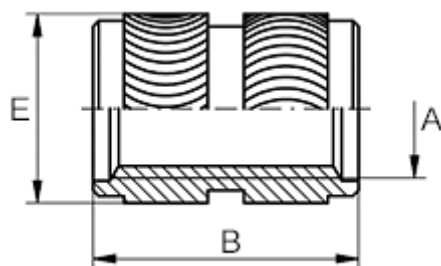

Data Sheet

Article number: 12863000030800

Description: KLEE coil 863 000 030.800
M3 Brass

Measures

Female thread A	= M3
Length B	= 5.8
Min distance to edge	= 1.8
Outer diameter E	= 4.4
Recommended bore diameter W +0.1	= 4.0